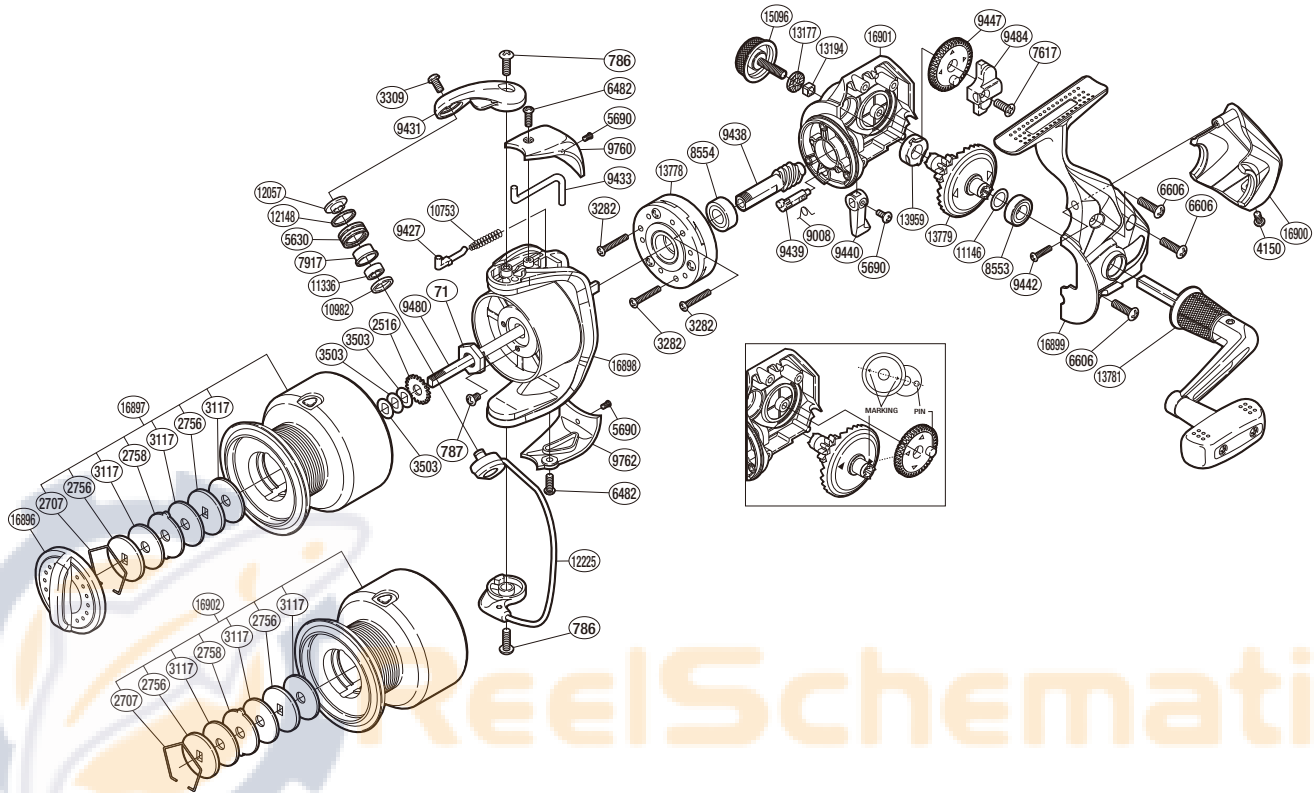

SHIMANO NEXAVE

NEX4000FD

Please note that the number of adjusting washers may not be the same as shown in the exploded views. (Adjustment will vary with each individual product.)

(51SG714004G)

Part No.	Description	Part No.	Description	Part No.	Description
RD 0071	Rotor Nut	RD 8554	Ball Bearing	RD12148	Line Roller Spacer
RD 0786	Screw	RD 9008	Anti-Reverse Cam Spring	RD12225	Bail Assembly
RD 0787	Screw	RD 9427	Bail Spring Guide	RD13177	Handle Screw Cap Spacer
RD 2516	Spool Support	RD 9431	Bail Arm	RD13194	Handle Screw Lock
RD 2707	Drag Washers Retainer	RD 9433	Bail Trip Lever	RD13778	Roller Clutch Assembly
RD 2756	Key Washer	RD 9438	Pinion Gear	RD13779	Drive Gear
RD 2758	Eared Washer	RD 9439	Anti-Reverse Cam	RD13781	Handle Assembly
RD 3117	Drag Washer	RD 9440	Anti-Reverse Lever	RD13959	Drive Gear Bushing
RD 3282	Screw	RD 9442	Screw	RD15096	Handle Screw Cap
RD 3309	Screw	RD 9447	Oscillating Gear	RD16896	Drag Knob
RD 3503	Spool Washer	RD 9480	Main Shaft	RD16897	Spool Assembly
RD 4150	Screw	RD 9484	Oscillating Slider	RD16898	Rotor
RD 5630	Line Roller	RD 9760	Bail Spring Cover	RD16899	Side Cover
RD 5690	Screw	RD 9762	Bail Hold Support Guard	RD16900	Rear Protector
RD 6482	Screw	RD10753	Bail Spring	RD16901	Body
RD 6606	Screw	RD10982	Bearing Spacer		
RD 7617	Screw	RD11146	Washer		
RD 7917	Line Roller Bushing	RD11336	Ball Bearing		
RD 8553	Ball Bearing	RD12057	Line Roller Washer	RD16902	Spare Spool Assembly